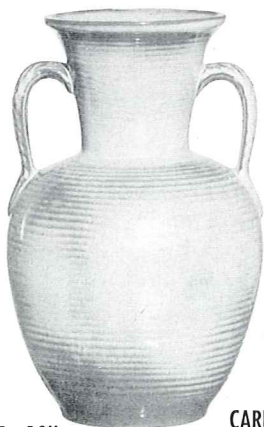

4-7" CACTUS VASE-1.80

6-7" FREE FORM VASE-1.80

233-ROUND BOWL-1.50

F55-WINE BOTTLE-16"-3.50

F34-RICE BOWL-8"-2.00

F29-DRAPERY PLANTER-5"-2.00

F52-PEDESTALLED URN-5 3/4"-3.50

7-7" VASE-1.50

54-6" SHELL-1.50

55-5" ROUND-1.50

F35-PEDESTALLED VASE-7"-2.00

71-10"
LEAF HANDLED VASE-3.50

43-8" BUD VASE-1.00

804-CROSS VASE-1.00

29-8" BOTTLE-1.00

52-8" URN-2.50

VASES

CAREFULLY DESIGNED AND SCULPTURED FROM SIMPLE FORMS THAT MAKE THE FOUNDATIONS FOR BEAUTIFUL FLORAL ARRANGEMENTS

THIS PAGE AVAILABLE IN PRAIRIE GREEN, DESERT GOLD, ONYX BLACK, CLAY BLUE, WHITE SAND, BROWN SATIN, WOODLAND MOSS